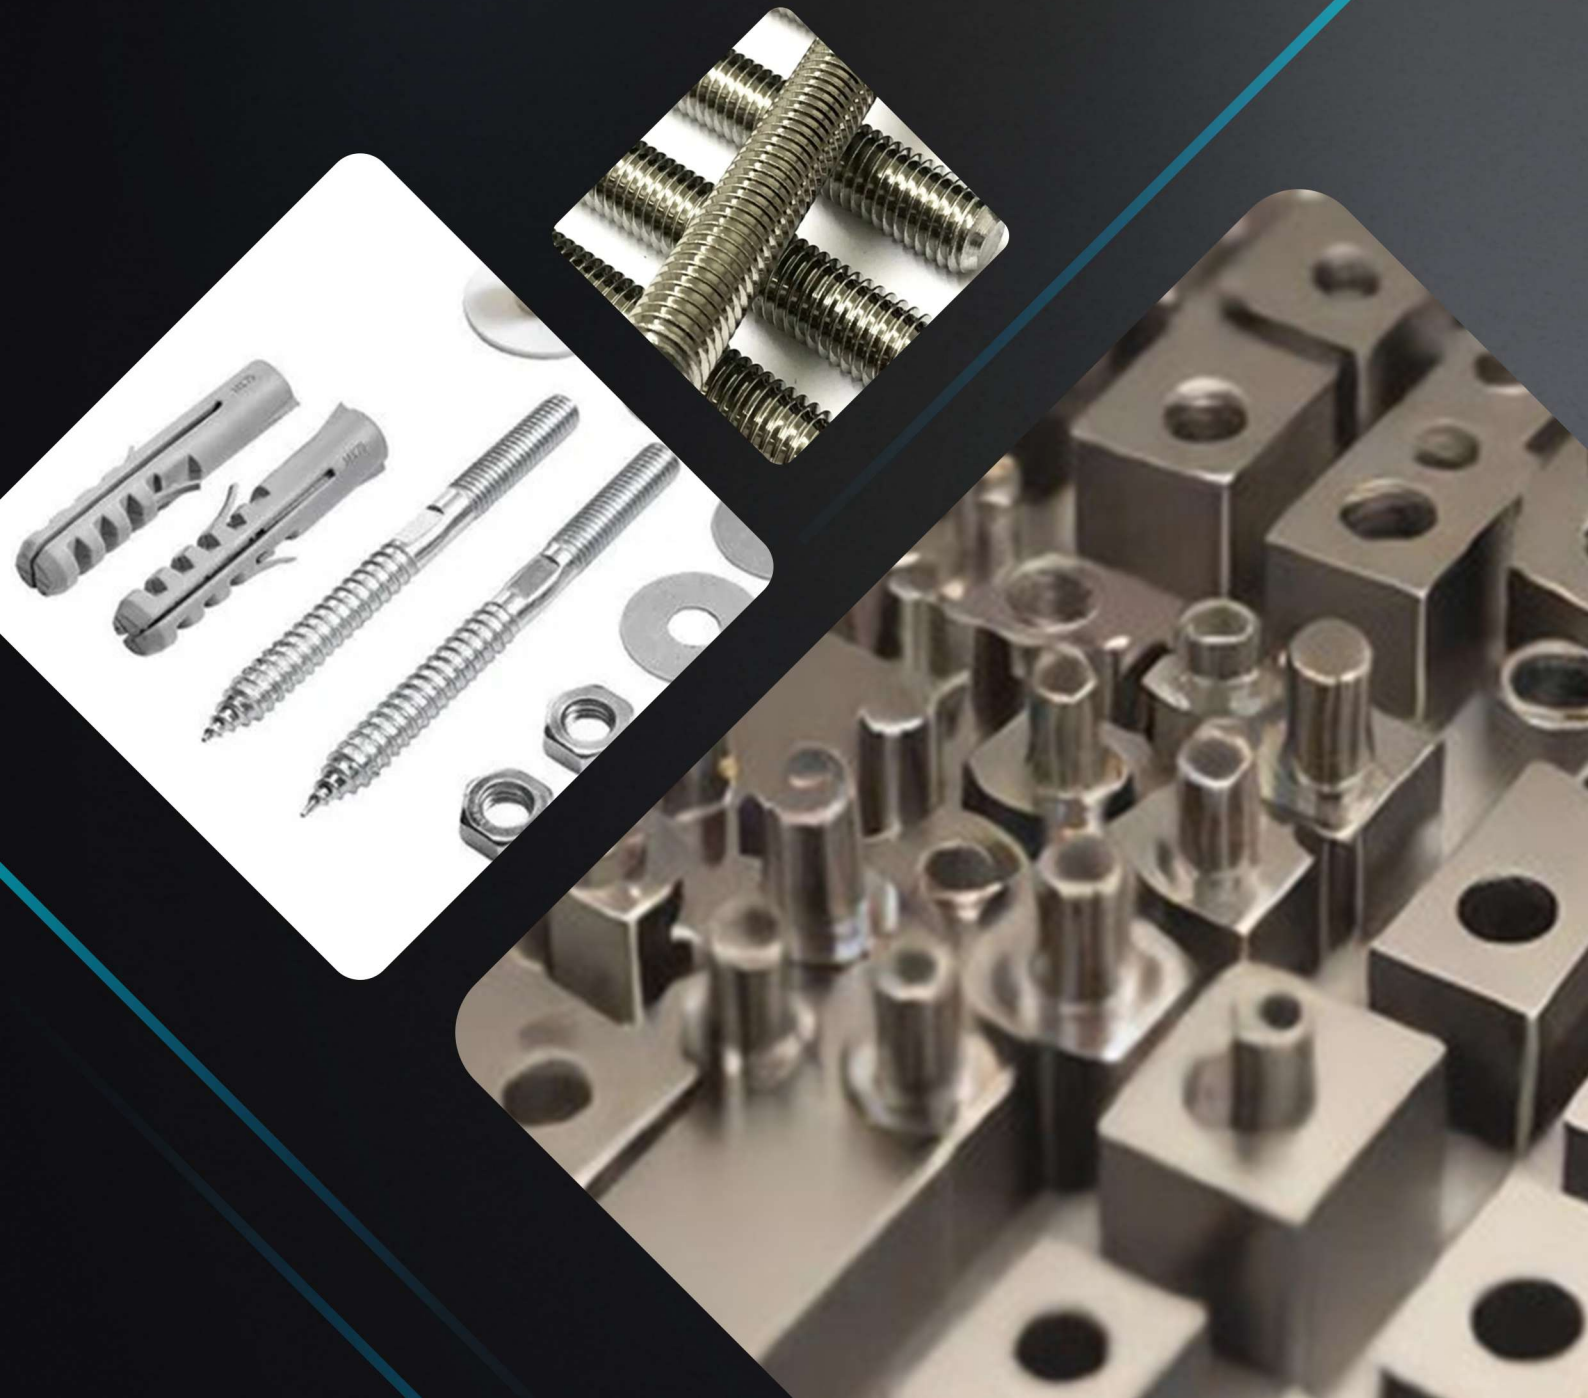

SS METALS

Opposite to Petrol Pump,
Cherooty Rd, Kozhikode,
Kerala 673032

9387479817
9037895966
9895736973

FASTNERS